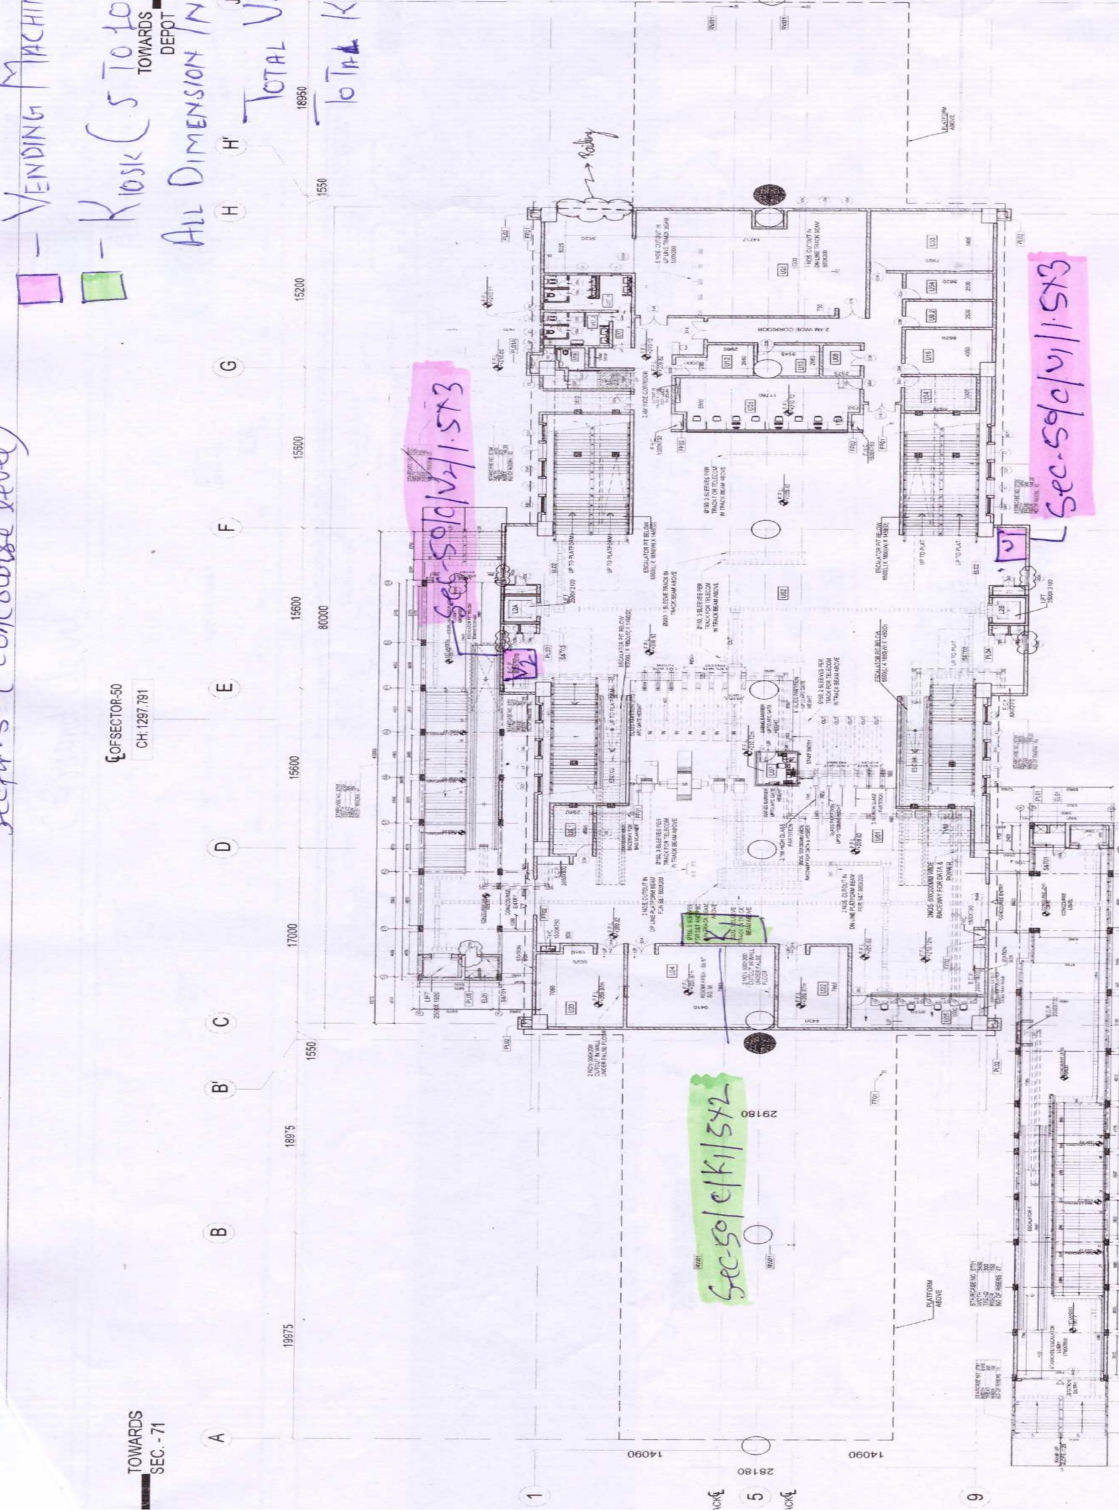

Sector-50 (Concourse level)

VENDING MACHINE (0.705 Sqm)

KIOSK (5 TO 10 Sqm)

ALL DIMENSION IN METER

TOTAL V.M. — 2

TOTAL KIOSK — 1

OF SECTOR-50
CH/1297.781

TOWARDS
SEC - 71

Sec-50/1/1-572

Sec-50/1/1-573

Sec-50/1/1-573